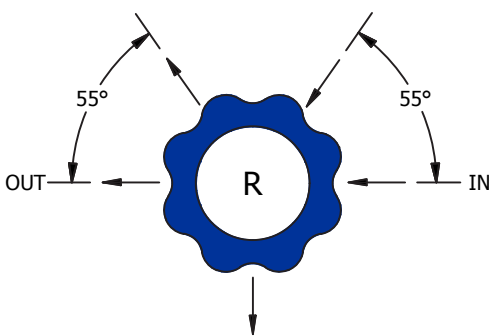

# Porting Configurations

FORWARD-REDUCING PRESSURE REGULATORS

**Note:**

Additional porting configurations are available - please contact the office for further information.

DESIGNED AND BUILT IN THE UK

**PRESSURE TECH LTD**